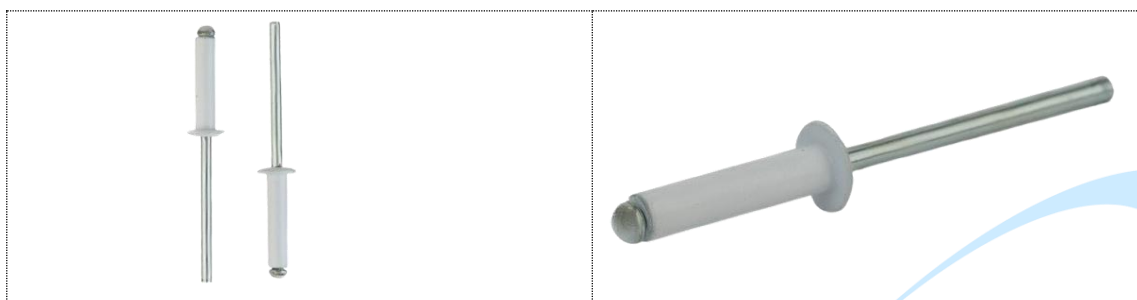

ALUMÍNIO BRANCO REBITE DE REPUXO

- **Material:** Mandril de Aço / Corpo de Alumínio
- **Acabamento:** Corpo pintado branco

Diâmetro →	2,4	3,2	4,0	4,8	6,0
Comprimento ↓					
5,0		X			
6,0	X	X	X	X	
7,0			X	X	
8,0	X	X	X	X	
9,0		X		X	
10	X	X	X	X	X
12	X	X	X	X	X
14		X	X	X	X
15		X	X	X	X
16		X	X	X	X
18		X	X	X	X
19		X	X	X	X
20			X		
21			X	X	X